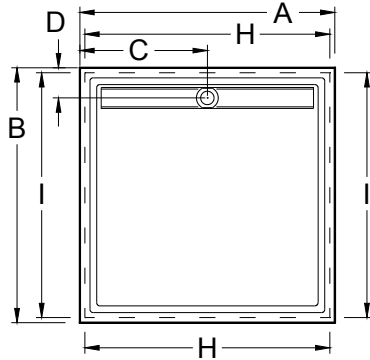

Always check the website for the most updated specifications: www.americh.com

Model No.	Outside Dimension							Centerline Dimenions				
	A	B	C	D	E	F	G	H	I	J	K	L
Single Threshold												
C3636ST	36"	36"	18"	4½"				33½"				
C3838ST	38"	38"	19"	4½"				35½"				
C4242ST	42"	42"	21"	4½"				39½"				
C4848ST	48"	48"	24"	4½"				45½"				

Double Threshold												
C3636DT	36"	36"	18"	4½"				33½"	33½"			
C3838DT	38"	38"	19"	4½"				35½"	35½"			
C4242DT	42"	42"	21"	4½"				39½"	39½"			
C4848DT	48"	48"	24"	4½"				45½"	45½"			

Triple Threshold												
C3636TT	36"	36"	18"	4½"				33½"	33½"			
C3838TT	38"	38"	19"	4½"				35½"	35½"			
C4242TT	42"	42"	21"	4½"				39½"	39½"			
C4848TT	48"	48"	24"	4½"				45½"	45½"			

Always check the website for the most updated specifications: www.americh.com

Model No.	Outside Dimension							Centerline Dimensions				
	A	B	C	D	E	F	G	H	I	J	K	L
Freestanding												
C3636FS	36"	36"	18"	18"				33½"	33½"			
C3838FS	38"	38"	19"	19"				35½"	35½"			
C4242FS	42"	42"	21"	21"				39½"	39½"			
C4848FS	48"	48"	24"	24"				45½"	45½"			

Model No.	Outside Dimension				Centerline Dimensions							
	A	B	C	D	H	I	J	K	L	M	N	O
End Drain												
C6032EDL	60"	32"	16"	5"				57"	29"			
C6034EDL	60"	34"	17"	5"				57"	31"			
C6036EDL	60"	36"	18"	5"				57"	33"			
C6032EDR	60"	32"	16"	5"				57"	29"			
C6034EDR	60"	34"	17"	5"				57"	31"			
C6036EDR	60"	36"	18"	5"				57"	33"			