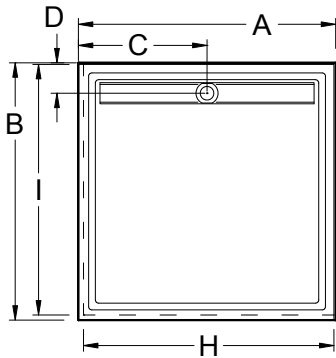

Always check the website for the most updated specifications: www.americh.com

Model No.	Outside Dimension							Centerline Dimenions				
	A	B	C	D	E	F	G	H	I	J	K	L
Single Threshold												
C3636ST	36"	36"	18"	4½"				33½"				
C3838ST	38"	38"	19"	4½"				35½"				
C4242ST	42"	42"	21"	4½"				39½"				
C4848ST	48"	48"	24"	4½"				45½"				

Double Threshold												
C3636DT	36"	36"	18"	4½"				33½"	33½"			
C3838DT	38"	38"	19"	4½"				35½"	35½"			
C4242DT	42"	42"	21"	4½"				39½"	39½"			
C4848DT	48"	48"	24"	4½"				45½"	45½"			

Triple Threshold												
C3636TT	36"	36"	18"	4½"				33½"	33½"			
C3838TT	38"	38"	19"	4½"				35½"	35½"			
C4242TT	42"	42"	21"	4½"				39½"	39½"			
C4848TT	48"	48"	24"	4½"				45½"	45½"			

Always check the website for the most updated specifications: www.americh.com

Model No.	Outside Dimension							Centerline Dimensions				
	A	B	C	D	E	F	G	H	I	J	K	L
Freestanding												
C3636FS	36"	36"	18"	18"				33½"	33½"			
C3838FS	38"	38"	19"	19"				35½"	35½"			
C4242FS	42"	42"	21"	21"				39½"	39½"			
C4848FS	48"	48"	24"	24"				45½"	45½"			

Model No.	Outside Dimension				Centerline Dimensions							
	A	B	C	D	H	I	J	K	L	M	N	O
End Drain												
C6032EDL	60"	32"	16"	5"				57"	29"			
C6034EDL	60"	34"	17"	5"				57"	31"			
C6036EDL	60"	36"	18"	5"				57"	33"			
C6032EDR	60"	32"	16"	5"				57"	29"			
C6034EDR	60"	34"	17"	5"				57"	31"			
C6036EDR	60"	36"	18"	5"				57"	33"			