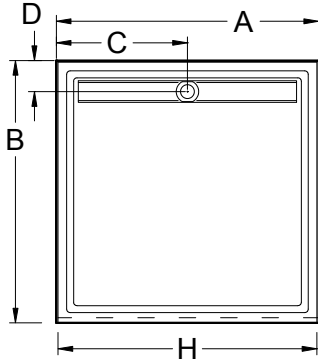

Always check the website for the most updated specifications: www.americh.com

Model No.	Outside Dimension							Centerline Dimenions				
	A	B	C	D	E	F	G	H	I	J	K	L
Single Threshold												
C3636ST	36"	36"	18"	4½"				33½"				
C3838ST	38"	38"	19"	4½"				35½"				
C4242ST	42"	42"	21"	4½"				39½"				
C4848ST	48"	48"	24"	4½"				45½"				

Double Threshold												
C3636DT	36"	36"	18"	4½"				33½"	33½"			
C3838DT	38"	38"	19"	4½"				35½"	35½"			
C4242DT	42"	42"	21"	4½"				39½"	39½"			
C4848DT	48"	48"	24"	4½"				45½"	45½"			

Triple Threshold												
C3636TT	36"	36"	18"	4½"				33½"	33½"			
C3838TT	38"	38"	19"	4½"				35½"	35½"			
C4242TT	42"	42"	21"	4½"				39½"	39½"			
C4848TT	48"	48"	24"	4½"				45½"	45½"			

Always check the website for the most updated specifications: www.americh.com

Model No.	Outside Dimension							Centerline Dimensions				
	A	B	C	D	E	F	G	H	I	J	K	L
Freestanding												
C3636FS	36"	36"	18"	18"				33½"	33½"			
C3838FS	38"	38"	19"	19"				35½"	35½"			
C4242FS	42"	42"	21"	21"				39½"	39½"			
C4848FS	48"	48"	24"	24"				45½"	45½"			

Model No.	Outside Dimension				Centerline Dimensions							
	A	B	C	D	H	I	J	K	L	M	N	O
End Drain												
C6032EDL	60"	32"	16"	5"				57"	29"			
C6034EDL	60"	34"	17"	5"				57"	31"			
C6036EDL	60"	36"	18"	5"				57"	33"			
C6032EDR	60"	32"	16"	5"				57"	29"			
C6034EDR	60"	34"	17"	5"				57"	31"			
C6036EDR	60"	36"	18"	5"				57"	33"			