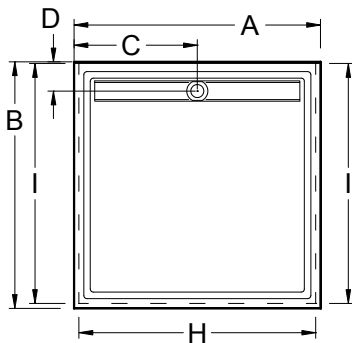

Always check the website for the most updated specifications: www.americh.com

Model No.	Outside Dimension							Centerline Dimenions				
	A	B	C	D	E	F	G	H	I	J	K	L
Single Threshold												
C3636ST	36"	36"	18"	4½"				33½"				
C3838ST	38"	38"	19"	4½"				35½"				
C4242ST	42"	42"	21"	4½"				39½"				
C4848ST	48"	48"	24"	4½"				45½"				

Double Threshold												
C3636DT	36"	36"	18"	4½"				33½"	33½"			
C3838DT	38"	38"	19"	4½"				35½"	35½"			
C4242DT	42"	42"	21"	4½"				39½"	39½"			
C4848DT	48"	48"	24"	4½"				45½"	45½"			

Triple Threshold												
C3636TT	36"	36"	18"	4½"				33½"	33½"			
C3838TT	38"	38"	19"	4½"				35½"	35½"			
C4242TT	42"	42"	21"	4½"				39½"	39½"			
C4848TT	48"	48"	24"	4½"				45½"	45½"			

Always check the website for the most updated specifications: www.americh.com

Model No.	Outside Dimension							Centerline Dimensions				
	A	B	C	D	E	F	G	H	I	J	K	L
Freestanding												
C3636FS	36"	36"	18"	18"				33½"	33½"			
C3838FS	38"	38"	19"	19"				35½"	35½"			
C4242FS	42"	42"	21"	21"				39½"	39½"			
C4848FS	48"	48"	24"	24"				45½"	45½"			

Model No.	Outside Dimension				Centerline Dimensions							
	A	B	C	D	H	I	J	K	L	M	N	O
End Drain												
C6032EDL	60"	32"	16"	5"				57"	29"			
C6034EDL	60"	34"	17"	5"				57"	31"			
C6036EDL	60"	36"	18"	5"				57"	33"			
C6032EDR	60"	32"	16"	5"				57"	29"			
C6034EDR	60"	34"	17"	5"				57"	31"			
C6036EDR	60"	36"	18"	5"				57"	33"			