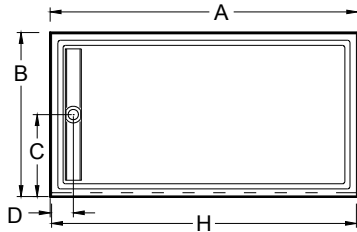

Always check the website for the most updated specifications: www.americh.com

Model No.	Outside Dimension							Centerline Dimenions				
	A	B	C	D	E	F	G	H	I	J	K	L
Single Threshold												
C3636ST	36"	36"	18"	4½"				33½"				
C3838ST	38"	38"	19"	4½"				35½"				
C4242ST	42"	42"	21"	4½"				39½"				
C4848ST	48"	48"	24"	4½"				45½"				

Double Threshold												
C3636DT	36"	36"	18"	4½"				33½"	33½"			
C3838DT	38"	38"	19"	4½"				35½"	35½"			
C4242DT	42"	42"	21"	4½"				39½"	39½"			
C4848DT	48"	48"	24"	4½"				45½"	45½"			

Triple Threshold												
C3636TT	36"	36"	18"	4½"				33½"	33½"			
C3838TT	38"	38"	19"	4½"				35½"	35½"			
C4242TT	42"	42"	21"	4½"				39½"	39½"			
C4848TT	48"	48"	24"	4½"				45½"	45½"			

Always check the website for the most updated specifications: www.americh.com

Model No.	Outside Dimension							Centerline Dimensions				
	A	B	C	D	E	F	G	H	I	J	K	L
Freestanding												
C3636FS	36"	36"	18"	18"				33½"	33½"			
C3838FS	38"	38"	19"	19"				35½"	35½"			
C4242FS	42"	42"	21"	21"				39½"	39½"			
C4848FS	48"	48"	24"	24"				45½"	45½"			

Model No.	Outside Dimension				Centerline Dimensions							
	A	B	C	D	H	I	J	K	L	M	N	O
End Drain												
C6032EDL	60"	32"	16"	5"				57"	29"			
C6034EDL	60"	34"	17"	5"				57"	31"			
C6036EDL	60"	36"	18"	5"				57"	33"			
C6032EDR	60"	32"	16"	5"				57"	29"			
C6034EDR	60"	34"	17"	5"				57"	31"			
C6036EDR	60"	36"	18"	5"				57"	33"			