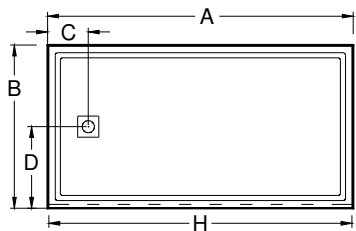

Always check the website for the most updated specifications: www.americh.com

Model No.	Outside Dimension							Centerline Dimensions				
	A	B	C	D	E	F	G	H	I	J	K	L
S3442FS	34"	42"	17"	21"				31"	39"			
S3636FS	36"	36"	18"	18"				33"	33"			
S3838FS	38"	38"	19"	19"				35"	35"			
S4234FS	42"	34"	21"	17"				39"	31"			
S4236FS	42"	36"	21"	18"				39"	33"			
S4242FS	42"	42"	21"	21"				39"	39"			
S4832FS	48"	32"	24"	16"				45"	29"			
S4834FS	48"	34"	24"	17"				45"	31"			
S4836FS	48"	36"	24"	18"				45"	35"			
S4848FS	48"	48"	24"	24"				45"	45"			
S5434FS	54"	34"	27"	17"				51"	31"			

Freestanding

Neo Angle

S3636NA	36"	36"	12"	12"	18"	18"	26"	33"	33"	16"	16"	24½"
S3838NA	38"	38"	12"	12"	19"	19"	27"	35"	35"	17½"	17½"	26"
S4242NA	42"	42"	12"	12"	21"	21"	29"	39"	39"	18½"	18½"	29½"
S4848NA	48"	48"	12"	12"	27"	27"	29"	45"	45"	25½"	25½"	28"

End Drain

S6032EDL	60"	32"	8½"	16"				51"	29"			
S6034EDL	60"	34"	8½"	17"				57"	31"			
S6036EDL	60"	36"	8½"	18"				57"	33"			
S6032EDR	60"	32"	8½"	16"				57"	29"			
S6034EDR	60"	34"	8½"	17"				57"	31"			
S6036EDR	60"	36"	8½"	18"				57"	33"			

Single, Double, Triple Threshold; Freestanding; Neo Angle; End Drain