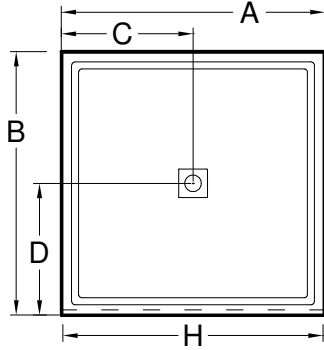

Always check the website for the most updated specifications: [www.americh.com](http://www.americh.com)

Model No.	Outside Dimension							Centerline Dimenions				
	A	B	C	D	E	F	G	H	I	J	K	L
<b>Single Threshold</b>												
S3442ST	34"	42"	17"	21"				31"				
S3636ST	36"	36"	18"	18"				33"				
S3838ST	38"	38"	19"	19"				35"				
S4234ST	42"	34"	21"	17"				39"				
S4236ST	42"	36"	21"	18"				39"				
S4242ST	42"	42"	21"	21"				39"				
S4832ST	48"	32"	24"	16"				45"				
S4834ST	48"	34"	24"	17"				45"				
S4836ST	48"	36"	24"	18"				45"				
S4848ST	48"	48"	24"	24"				45"				
S5434ST	54"	34"	27"	17"				51"				

<b>Double Threshold</b>												
S3442DT	34"	42"	17"	21"				31"	39"			
S3636DT	36"	36"	18"	18"				33"	33"			
S3838DT	38"	38"	19"	19"				35"	35"			
S4234DT	42"	34"	21"	17"				39"	31"			
S4236DT	42"	36"	21"	18"				39"	33"			
S4242DT	42"	42"	21"	21"				39"	39"			
S4832DT	48"	32"	24"	16"				45"	29"			
S4834DT	48"	34"	24"	17"				45"	31"			
S4836DT	48"	36"	24"	18"				45"	35"			
S4848DT	48"	48"	24"	24"				45"	45"			
S5434DT	54"	34"	27"	17"				51"	31"			

<b>Triple Threshold</b>												
S3442TT	34"	42"	17"	21"				31"	39"			
S3636TT	36"	36"	18"	18"				33"	33"			
S3838TT	38"	38"	19"	19"				35"	35"			
S4234TT	42"	34"	21"	17"				39"	31"			
S4236TT	42"	36"	21"	18"				39"	33"			
S4242TT	42"	42"	21"	21"				39"	39"			
S4832TT	48"	32"	24"	16"				45"	29"			
S4834TT	48"	34"	24"	17"				45"	31"			
S4836TT	48"	36"	24"	18"				45"	35"			
S4848TT	48"	48"	24"	24"				45"	45"			
S5434TT	54"	34"	27"	17"				51"	31"			