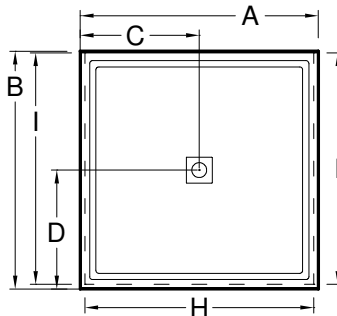

Always check the website for the most updated specifications: [www.americh.com](http://www.americh.com)

Model No.	Outside Dimension							Centerline Dimenions				
	A	B	C	D	E	F	G	H	I	J	K	L
<b>Single Threshold</b>												
S3442ST	34"	42"	17"	21"				31"				
S3636ST	36"	36"	18"	18"				33"				
S3838ST	38"	38"	19"	19"				35"				
S4234ST	42"	34"	21"	17"				39"				
S4236ST	42"	36"	21"	18"				39"				
S4242ST	42"	42"	21"	21"				39"				
S4832ST	48"	32"	24"	16"				45"				
S4834ST	48"	34"	24"	17"				45"				
S4836ST	48"	36"	24"	18"				45"				
S4848ST	48"	48"	24"	24"				45"				
S5434ST	54"	34"	27"	17"				51"				

<b>Double Threshold</b>												
S3442DT	34"	42"	17"	21"				31"	39"			
S3636DT	36"	36"	18"	18"				33"	33"			
S3838DT	38"	38"	19"	19"				35"	35"			
S4234DT	42"	34"	21"	17"				39"	31"			
S4236DT	42"	36"	21"	18"				39"	33"			
S4242DT	42"	42"	21"	21"				39"	39"			
S4832DT	48"	32"	24"	16"				45"	29"			
S4834DT	48"	34"	24"	17"				45"	31"			
S4836DT	48"	36"	24"	18"				45"	35"			
S4848DT	48"	48"	24"	24"				45"	45"			
S5434DT	54"	34"	27"	17"				51"	31"			

<b>Triple Threshold</b>												
S3442TT	34"	42"	17"	21"				31"	39"			
S3636TT	36"	36"	18"	18"				33"	33"			
S3838TT	38"	38"	19"	19"				35"	35"			
S4234TT	42"	34"	21"	17"				39"	31"			
S4236TT	42"	36"	21"	18"				39"	33"			
S4242TT	42"	42"	21"	21"				39"	39"			
S4832TT	48"	32"	24"	16"				45"	29"			
S4834TT	48"	34"	24"	17"				45"	31"			
S4836TT	48"	36"	24"	18"				45"	35"			
S4848TT	48"	48"	24"	24"				45"	45"			
S5434TT	54"	34"	27"	17"				51"	31"			