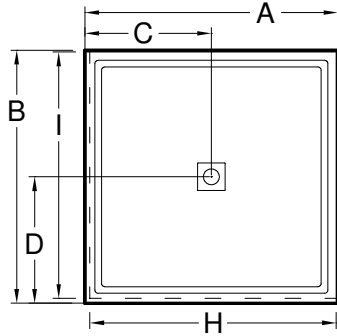

Always check the website for the most updated specifications: [www.americh.com](http://www.americh.com)

Model No.	Outside Dimension							Centerline Dimenions				
	A	B	C	D	E	F	G	H	I	J	K	L
<b>Single Threshold</b>												
S3442ST	34"	42"	17"	21"				31"				
S3636ST	36"	36"	18"	18"				33"				
S3838ST	38"	38"	19"	19"				35"				
S4234ST	42"	34"	21"	17"				39"				
S4236ST	42"	36"	21"	18"				39"				
S4242ST	42"	42"	21"	21"				39"				
S4832ST	48"	32"	24"	16"				45"				
S4834ST	48"	34"	24"	17"				45"				
S4836ST	48"	36"	24"	18"				45"				
S4848ST	48"	48"	24"	24"				45"				
S5434ST	54"	34"	27"	17"				51"				

<b>Double Threshold</b>												
S3442DT	34"	42"	17"	21"				31"	39"			
S3636DT	36"	36"	18"	18"				33"	33"			
S3838DT	38"	38"	19"	19"				35"	35"			
S4234DT	42"	34"	21"	17"				39"	31"			
S4236DT	42"	36"	21"	18"				39"	33"			
S4242DT	42"	42"	21"	21"				39"	39"			
S4832DT	48"	32"	24"	16"				45"	29"			
S4834DT	48"	34"	24"	17"				45"	31"			
S4836DT	48"	36"	24"	18"				45"	35"			
S4848DT	48"	48"	24"	24"				45"	45"			
S5434DT	54"	34"	27"	17"				51"	31"			

<b>Triple Threshold</b>												
S3442TT	34"	42"	17"	21"				31"	39"			
S3636TT	36"	36"	18"	18"				33"	33"			
S3838TT	38"	38"	19"	19"				35"	35"			
S4234TT	42"	34"	21"	17"				39"	31"			
S4236TT	42"	36"	21"	18"				39"	33"			
S4242TT	42"	42"	21"	21"				39"	39"			
S4832TT	48"	32"	24"	16"				45"	29"			
S4834TT	48"	34"	24"	17"				45"	31"			
S4836TT	48"	36"	24"	18"				45"	35"			
S4848TT	48"	48"	24"	24"				45"	45"			
S5434TT	54"	34"	27"	17"				51"	31"			