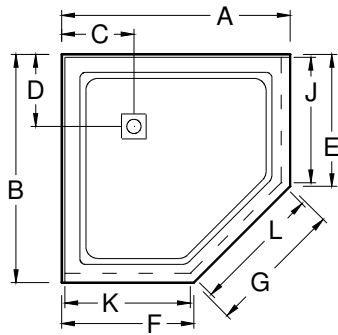

Always check the website for the most updated specifications: www.americh.com

Model No.	Outside Dimension							Centerline Dimensions				
	A	B	C	D	E	F	G	H	I	J	K	L
S3442FS	34"	42"	17"	21"				31"	39"			
S3636FS	36"	36"	18"	18"				33"	33"			
S3838FS	38"	38"	19"	19"				35"	35"			
S4234FS	42"	34"	21"	17"				39"	31"			
S4236FS	42"	36"	21"	18"				39"	33"			
S4242FS	42"	42"	21"	21"				39"	39"			
S4832FS	48"	32"	24"	16"				45"	29"			
S4834FS	48"	34"	24"	17"				45"	31"			
S4836FS	48"	36"	24"	18"				45"	35"			
S4848FS	48"	48"	24"	24"				45"	45"			
S5434FS	54"	34"	27"	17"				51"	31"			

Freestanding

Neo Angle

S3636NA	36"	36"	12"	12"	18"	18"	26"	33"	33"	16"	16"	24½"
S3838NA	38"	38"	12"	12"	19"	19"	27"	35"	35"	17½"	17½"	26"
S4242NA	42"	42"	12"	12"	21"	21"	29"	39"	39"	18½"	18½"	29½"
S4848NA	48"	48"	12"	12"	27"	27"	29"	45"	45"	25½"	25½"	28"

End Drain

S6032EDL	60"	32"	8½"	16"				51"	29"			
S6034EDL	60"	34"	8½"	17"				57"	31"			
S6036EDL	60"	36"	8½"	18"				57"	33"			
S6032EDR	60"	32"	8½"	16"				57"	29"			
S6034EDR	60"	34"	8½"	17"				57"	31"			
S6036EDR	60"	36"	8½"	18"				57"	33"			

Single, Double, Triple Threshold; Freestanding; Neo Angle; End Drain