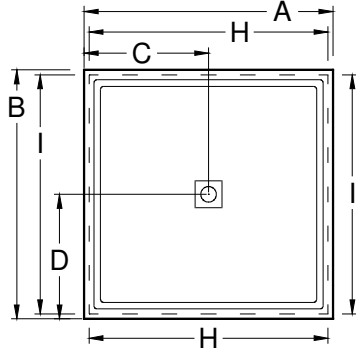

Always check the website for the most updated specifications: www.americh.com

Model No.	Outside Dimension							Centerline Dimensions				
	A	B	C	D	E	F	G	H	I	J	K	L
S3442FS	34"	42"	17"	21"				31"	39"			
S3636FS	36"	36"	18"	18"				33"	33"			
S3838FS	38"	38"	19"	19"				35"	35"			
S4234FS	42"	34"	21"	17"				39"	31"			
S4236FS	42"	36"	21"	18"				39"	33"			
S4242FS	42"	42"	21"	21"				39"	39"			
S4832FS	48"	32"	24"	16"				45"	29"			
S4834FS	48"	34"	24"	17"				45"	31"			
S4836FS	48"	36"	24"	18"				45"	35"			
S4848FS	48"	48"	24"	24"				45"	45"			
S5434FS	54"	34"	27"	17"				51"	31"			

Freestanding