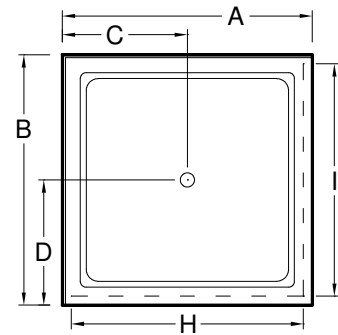

Always check the website for the most updated specifications: www.americh.com

Model No.	Outside Dimension							Centerline Dimenions				
	A	B	C	D	E	F	G	H	I	J	K	L
Single Threshold												
A3232ST	32"	32"	16"	16"				31"				
A3434ST	34"	34"	17"	17"				33"				
A3442ST	34"	42"	17"	21"				33"				
A3636ST	36"	36"	18"	18"				35½"				
A3838ST	38"	38"	19"	19"				37"				
A4234ST	42"	34"	21"	17"				41"				
A4236ST	42"	36"	21"	18"				41"				
A4242ST	42"	42"	21"	21"				41"				
A4832ST	48"	32"	24"	16"				47"				
A4834ST	48"	34"	24"	17"				47"				
A4836ST	48"	36"	24"	18"				47"				
A4848ST	48"	48"	24"	24"				47"				
A5434ST	54"	34"	27"	17"				53"				
A6032ST	60"	32"	30"	16"				59"				
A6034ST	60"	34"	30"	17"				59"				

Double Threshold												
A3636DT	36"	36"	18"	18"				33¼"	33¼"			
A3838DT	38"	38"	19"	19"				35½"	35½"			
A4242DT	42"	42"	21"	21"				39"	39"			

Neo Angle												
A3636NEO	36"	36"	12"	12"	18"	18"	26"			17"	17"	23½"
A3838NEO	38"	38"	12"	12"	19"	19"	27"			17½"	17½"	25"
A4242NEO	42"	42"	12"	12"	21"	21"	29"			19¾"	19¾"	27¾"
A4848NEO	48"	48"	12"	12"	27"	27"	29"			26½"	26½"	27½"

Always check the website for the most updated specifications: www.americh.com

Model No.	Outside Dimension							Centerline Dimensions					
	A	B	C	D	E	F	G	H	I	J	K	L	
Barrier Free (ADA)													
A3636BF	36"	36"	18"	18"				31½"					
A4836BF	48"	36"	24"	18"				43½"					
A4848BF	48"	48"	24"	24"				43½"					
A6032BF	60"	32"	30"	16"				55"					
A6636BF	66"	36"	33"	18"				59"					

Single Threshold with Seat

Single Threshold with Seat													
A4836STS-RH	48"	36"	24"	18"				47½"					
A4836STS-LH	48"	36"	24"	18"				47½"					
A6036STS-RH	60"	36"	30"	18"				59½"					
A6036STS-LH	60"	36"	30"	18"				59½"					