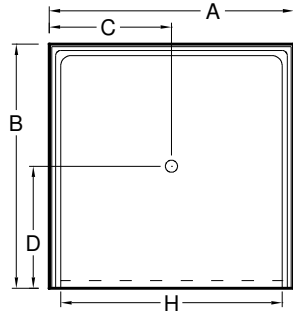

Always check the website for the most updated specifications: www.americh.com

Model No.	Outside Dimension							Centerline Dimenions				
	A	B	C	D	E	F	G	H	I	J	K	L
Single Threshold												
A3232ST	32"	32"	16"	16"				31"				
A3434ST	34"	34"	17"	17"				33"				
A3442ST	34"	42"	17"	21"				33"				
A3636ST	36"	36"	18"	18"				35½"				
A3838ST	38"	38"	19"	19"				37"				
A4234ST	42"	34"	21"	17"				41"				
A4236ST	42"	36"	21"	18"				41"				
A4242ST	42"	42"	21"	21"				41"				
A4832ST	48"	32"	24"	16"				47"				
A4834ST	48"	34"	24"	17"				47"				
A4836ST	48"	36"	24"	18"				47"				
A4848ST	48"	48"	24"	24"				47"				
A5434ST	54"	34"	27"	17"				53"				
A6032ST	60"	32"	30"	16"				59"				
A6034ST	60"	34"	30"	17"				59"				

Double Threshold												
A3636DT	36"	36"	18"	18"				33¼"	33¼"			
A3838DT	38"	38"	19"	19"				35½"	35½"			
A4242DT	42"	42"	21"	21"				39"	39"			

Neo Angle												
A3636NEO	36"	36"	12"	12"	18"	18"	26"			17"	17"	23½"
A3838NEO	38"	38"	12"	12"	19"	19"	27"			17½"	17½"	25"
A4242NEO	42"	42"	12"	12"	21"	21"	29"			19¾"	19¾"	27¾"
A4848NEO	48"	48"	12"	12"	27"	27"	29"			26½"	26½"	27½"

Always check the website for the most updated specifications: www.americh.com

Model No.	Outside Dimension							Centerline Dimensions					
	A	B	C	D	E	F	G	H	I	J	K	L	
Barrier Free (ADA)													
A3636BF	36"	36"	18"	18"				31½"					
A4836BF	48"	36"	24"	18"				43½"					
A4848BF	48"	48"	24"	24"				43½"					
A6032BF	60"	32"	30"	16"				55"					
A6636BF	66"	36"	33"	18"				59"					

Single Threshold with Seat

Single Threshold with Seat													
A4836STS-RH	48"	36"	24"	18"				47½"					
A4836STS-LH	48"	36"	24"	18"				47½"					
A6036STS-RH	60"	36"	30"	18"				59½"					
A6036STS-LH	60"	36"	30"	18"				59½"					