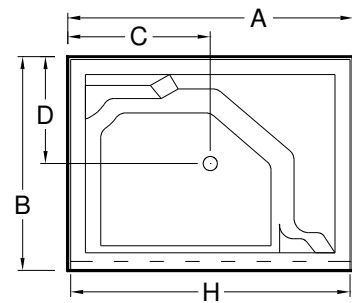

Always check the website for the most updated specifications: www.americh.com

Model No.	Outside Dimension							Centerline Dimenions				
	A	B	C	D	E	F	G	H	I	J	K	L
Single Threshold												
A3232ST	32"	32"	16"	16"				31"				
A3434ST	34"	34"	17"	17"				33"				
A3442ST	34"	42"	17"	21"				33"				
A3636ST	36"	36"	18"	18"				35½"				
A3838ST	38"	38"	19"	19"				37"				
A4234ST	42"	34"	21"	17"				41"				
A4236ST	42"	36"	21"	18"				41"				
A4242ST	42"	42"	21"	21"				41"				
A4832ST	48"	32"	24"	16"				47"				
A4834ST	48"	34"	24"	17"				47"				
A4836ST	48"	36"	24"	18"				47"				
A4848ST	48"	48"	24"	24"				47"				
A5434ST	54"	34"	27"	17"				53"				
A6032ST	60"	32"	30"	16"				59"				
A6034ST	60"	34"	30"	17"				59"				

Double Threshold												
A3636DT	36"	36"	18"	18"				33¼"	33¼"			
A3838DT	38"	38"	19"	19"				35½"	35½"			
A4242DT	42"	42"	21"	21"				39"	39"			

Neo Angle												
A3636NEO	36"	36"	12"	12"	18"	18"	26"			17"	17"	23½"
A3838NEO	38"	38"	12"	12"	19"	19"	27"			17½"	17½"	25"
A4242NEO	42"	42"	12"	12"	21"	21"	29"			19¾"	19¾"	27¾"
A4848NEO	48"	48"	12"	12"	27"	27"	29"			26½"	26½"	27½"

Always check the website for the most updated specifications: www.americh.com

Model No.	Outside Dimension							Centerline Dimensions					
	A	B	C	D	E	F	G	H	I	J	K	L	
Barrier Free (ADA)													
A3636BF	36"	36"	18"	18"				31½"					
A4836BF	48"	36"	24"	18"				43½"					
A4848BF	48"	48"	24"	24"				43½"					
A6032BF	60"	32"	30"	16"				55"					
A6636BF	66"	36"	33"	18"				59"					

Single Threshold with Seat

Single Threshold with Seat													
A4836STS-RH	48"	36"	24"	18"				47½"					
A4836STS-LH	48"	36"	24"	18"				47½"					
A6036STS-RH	60"	36"	30"	18"				59½"					
A6036STS-LH	60"	36"	30"	18"				59½"					