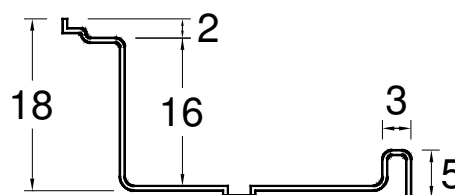

Always check the website for the most updated specifications: www.americh.com

Model No.	Outside Dimension							Centerline Dimensions					
	A	B	C	D	E	F	G	H	I	J	K	L	
Barrier Free (ADA)													
A3636BF	36"	36"	18"	18"				31½"					
A4836BF	48"	36"	24"	18"				43½"					
A4848BF	48"	48"	24"	24"				43½"					
A6032BF	60"	32"	30"	16"				55"					
A6636BF	66"	36"	33"	18"				59"					

Single Threshold with Seat

Single Threshold with Seat													
A4836STS-RH	48"	36"	24"	18"				47½"					
A4836STS-LH	48"	36"	24"	18"				47½"					
A6036STS-RH	60"	36"	30"	18"				59½"					
A6036STS-LH	60"	36"	30"	18"				59½"					

End Drain

End Drain													
A6032EDL	60"	32"	8"	16"				59¼"					
A6032EDR	60"	32"	8"	16"				59¼"					

Single Threshold, Double Threshold, Neo Angle, End Drain

Single Threshold with Seat

Barrier Free