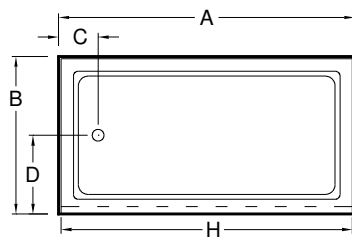

End Drain

End Drain													
A6032EDL	60"	32"	8"	16"				59¼"					
A6032EDR	60"	32"	8"	16"				59¼"