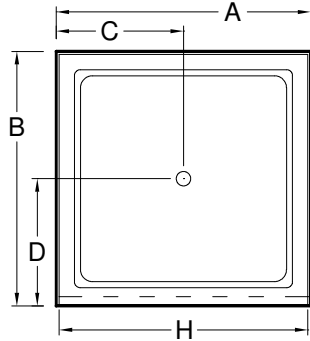

Always check the website for the most updated specifications: www.americh.com

Model No.	Outside Dimension							Centerline Dimenions				
	A	B	C	D	E	F	G	H	I	J	K	L
Single Threshold												
A3232ST	32"	32"	16"	16"				31"				
A3434ST	34"	34"	17"	17"				33"				
A3442ST	34"	42"	17"	21"				33"				
A3636ST	36"	36"	18"	18"				35½"				
A3838ST	38"	38"	19"	19"				37"				
A4234ST	42"	34"	21"	17"				41"				
A4236ST	42"	36"	21"	18"				41"				
A4242ST	42"	42"	21"	21"				41"				
A4832ST	48"	32"	24"	16"				47"				
A4834ST	48"	34"	24"	17"				47"				
A4836ST	48"	36"	24"	18"				47"				
A4848ST	48"	48"	24"	24"				47"				
A5434ST	54"	34"	27"	17"				53"				
A6032ST	60"	32"	30"	16"				59"				
A6034ST	60"	34"	30"	17"				59"				

Double Threshold												
A3636DT	36"	36"	18"	18"				33¼"	33¼"			
A3838DT	38"	38"	19"	19"				35½"	35½"			
A4242DT	42"	42"	21"	21"				39"	39"			

Neo Angle												
A3636NEO	36"	36"	12"	12"	18"	18"	26"			17"	17"	23½"
A3838NEO	38"	38"	12"	12"	19"	19"	27"			17½"	17½"	25"
A4242NEO	42"	42"	12"	12"	21"	21"	29"			19¾"	19¾"	27¾"
A4848NEO	48"	48"	12"	12"	27"	27"	29"			26½"	26½"	27½"

Always check the website for the most updated specifications: www.americh.com

Model No.	Outside Dimension							Centerline Dimensions					
	A	B	C	D	E	F	G	H	I	J	K	L	
Barrier Free (ADA)													
A3636BF	36"	36"	18"	18"				31½"					
A4836BF	48"	36"	24"	18"				43½"					
A4848BF	48"	48"	24"	24"				43½"					
A6032BF	60"	32"	30"	16"				55"					
A6636BF	66"	36"	33"	18"				59"					

Single Threshold with Seat

Single Threshold with Seat													
A4836STS-RH	48"	36"	24"	18"				47½"					
A4836STS-LH	48"	36"	24"	18"				47½"					
A6036STS-RH	60"	36"	30"	18"				59½"					
A6036STS-LH	60"	36"	30"	18"				59½"					