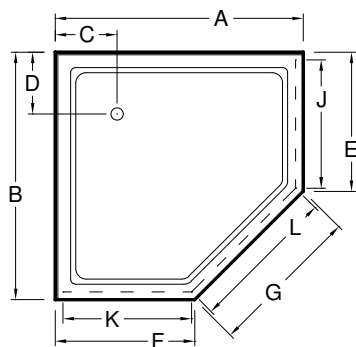

Always check the website for the most updated specifications: www.americh.com

Model No.	Outside Dimension							Centerline Dimenions				
	A	B	C	D	E	F	G	H	I	J	K	L
Single Threshold												
A3232ST	32"	32"	16"	16"				31"				
A3434ST	34"	34"	17"	17"				33"				
A3442ST	34"	42"	17"	21"				33"				
A3636ST	36"	36"	18"	18"				35½"				
A3838ST	38"	38"	19"	19"				37"				
A4234ST	42"	34"	21"	17"				41"				
A4236ST	42"	36"	21"	18"				41"				
A4242ST	42"	42"	21"	21"				41"				
A4832ST	48"	32"	24"	16"				47"				
A4834ST	48"	34"	24"	17"				47"				
A4836ST	48"	36"	24"	18"				47"				
A4848ST	48"	48"	24"	24"				47"				
A5434ST	54"	34"	27"	17"				53"				
A6032ST	60"	32"	30"	16"				59"				
A6034ST	60"	34"	30"	17"				59"				

Double Threshold												
A3636DT	36"	36"	18"	18"				33¼"	33¼"			
A3838DT	38"	38"	19"	19"				35½"	35½"			
A4242DT	42"	42"	21"	21"				39"	39"			

Neo Angle												
A3636NEO	36"	36"	12"	12"	18"	18"	26"			17"	17"	23½"
A3838NEO	38"	38"	12"	12"	19"	19"	27"			17½"	17½"	25"
A4242NEO	42"	42"	12"	12"	21"	21"	29"			19¾"	19¾"	27¾"
A4848NEO	48"	48"	12"	12"	27"	27"	29"			26½"	26½"	27½"

Always check the website for the most updated specifications: www.americh.com

Model No.	Outside Dimension							Centerline Dimensions					
	A	B	C	D	E	F	G	H	I	J	K	L	
Barrier Free (ADA)													
A3636BF	36"	36"	18"	18"				31½"					
A4836BF	48"	36"	24"	18"				43½"					
A4848BF	48"	48"	24"	24"				43½"					
A6032BF	60"	32"	30"	16"				55"					
A6636BF	66"	36"	33"	18"				59"					

Single Threshold with Seat

Single Threshold with Seat													
A4836STS-RH	48"	36"	24"	18"				47½"					
A4836STS-LH	48"	36"	24"	18"				47½"					
A6036STS-RH	60"	36"	30"	18"				59½"					
A6036STS-LH	60"	36"	30"	18"				59½"					